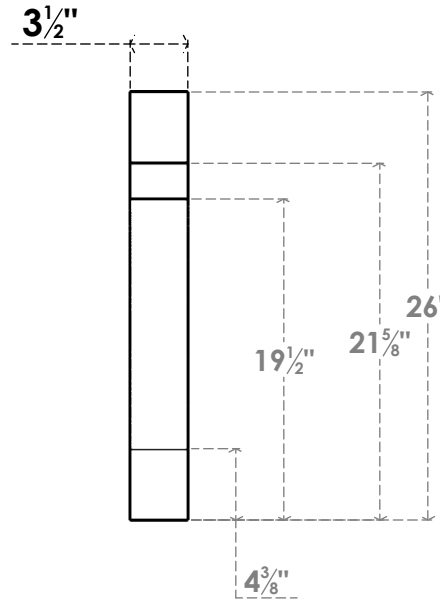

ITEM NUMBER: BRCPC035X18000X26000MRC

3 1/2"W X 18"D X 26"H MERCED ARCHITECTURAL GRADE PVC CLOSED KNEE BRACE

SIDE PROFILE

FRONT PROFILE

ISOMETRIC

EKENA MILLWORK
2300 WEST MAIN ST.
CLARKSVILLE, TX 75426
TOLL FREE: 866-607-0453
WWW.EKENAMILLWORK.COM