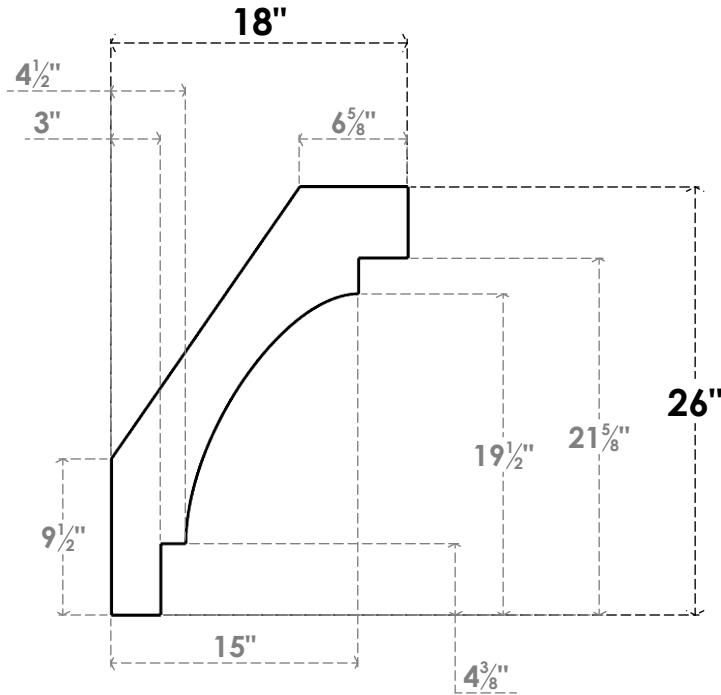

ITEM NUMBER: BRCPC035X18000X26000MRC

3 1/2"W X 18"D X 26"H MERCED ARCHITECTURAL GRADE PVC CLOSED KNEE BRACE

SIDE PROFILE

FRONT PROFILE

ISOMETRIC

EKENA MILLWORK
2300 WEST MAIN ST.
CLARKSVILLE, TX 75426
TOLL FREE: 866-607-0453
WWW.EKENAMILLWORK.COM

NOTES

1. INSTALLATION TO BE COMPLETED IN ACCORDANCE WITH MANUFACTURER'S SPECIFICATIONS.
2. DRAWING MAY NOT BE TO SCALE
3. THIS DRAWING IS INTENDED FOR DESIGN AND PLANNING PURPOSES ONLY.
4. ALL INFORMATION CONTAINED HEREIN WAS CURRENT AT THE TIME OF DEVELOPMENT BUT MUST BE REVIEWED AND APPROVED BY THE PRODUCT MANUFACTURER TO BE CONSIDERED ACCURATE.
5. ARCHITECTURAL GRADE PVC PRODUCTS ARE MADE FROM EXPANDED CELLULAR PVC AND COME NATURALLY WHITE BUT MAY BE PAINTED